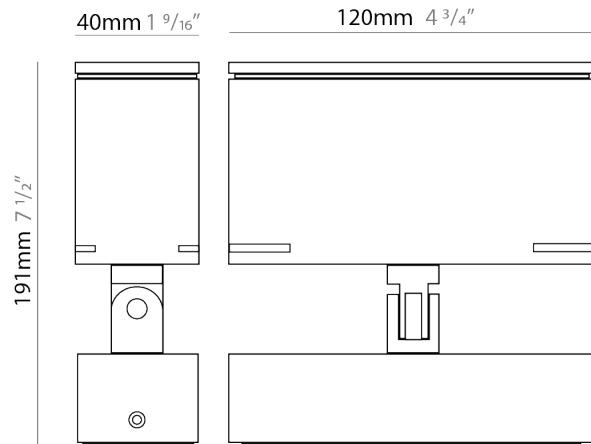

TARGET SURFACE

E9F232- _____ - _____
base number   Finish   Lens
                         Options   Options

1. To build a product code in our configurator select the specify button on the base model # product page
2. To build a manual product code on this datasheet choose from the options listed below in blue font and add the suffix to the base model #

GENERAL

Series: Target
Brand: Platek
Division: Exterior
Mounting Type: Surface
Mounting Location: Above Ground
Subcategory: Flood

PHYSICAL

Shape: Rectangle
Length (mm): 120
Length (in): 4 3/4
Width (mm): 40
Width (in): 1 9/16
Height (mm): 191
Height (in): 7 1/2
Light Distribution: Adjustable / Direct
Screws: A4 stainless steel
Diffuser: Clear tempered glass
Fixture Finish: [BLK / WHI / GRY / COR / ANT / BRZ](#)
Fixture Material: Aluminum Die Cast
Cable Details: 2000mm Cable

ELECTRICAL

Lamp Type: LED
Total Output Wattage (W): 8
Dimming: DMX
Driver Included: No
Driver Location: Remote
Driver Type: Constant Current - Universal
Driver Class: Class 2
Input Voltage (V): 120 - 277
Constant Current (MA): 700

LED

Number of LEDs: 4
Color Temperature (°K): RGBW
CRI: >80 CRI
Lamp Life (hrs): 60000
Special LEDs offerings: RGBW

OPTICAL

Optic°: [9 / 24 / 48 / ELL](#)
Adjustability: Tilt 90°

RATINGS AND CERTIFICATIONS

Certified By: Certified for North American Standards
IP Rating: IP66
IK Rating: IK08
Bug Rating: B3 U0 G0